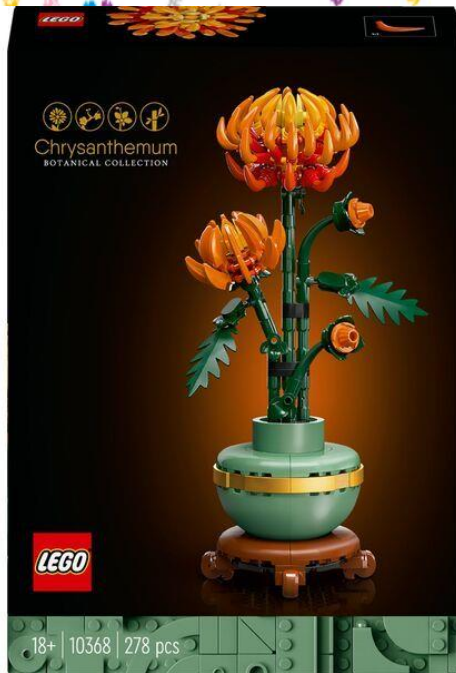

Suggested Age: 7-9 years

36

With the LEGO Icons Chrysanthemum (10368), you can rest easy. A popular motif in traditional Chinese artwork, the chrysanthemum symbolises the. This detailed replica and flower set with movable leaves and petals shows the orange flower budding, blooming and in full bloom. The toy plant stands in a pastel green flowerpot decorated with a gold ribbon on a wood-look base. With the flowerpot and stand, the chrysanthemum is 26 cm high, 10 cm wide and 9 cm deep. Contains 278 pieces.