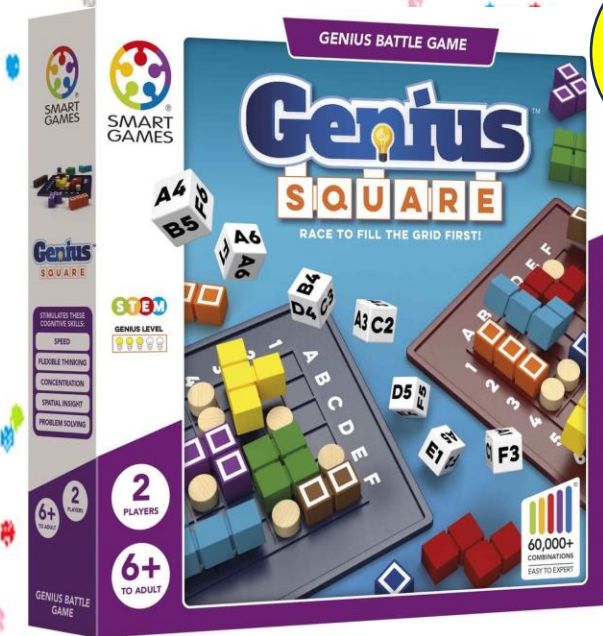

Suggested Age: 3-5 years

12

A soft large plush Stitch measuring approximately 25cm.

Suggested Age: 3+ years

13

With Bunny Boo, young children can explore the fascinating world of 2D and 3D space. Solve the 60 tasks or just play with the blocks and learn concepts such as up/down, inside/outside, visible/hidden. Bunny Boo is one of the first games you can play with a child. Does the rabbit look through the round hole or through the star? Is the rabbit sitting on the yellow, the red or the blue cube? Some tasks look almost the same. Yet the solution can be surprisingly different, depending on how far the rabbit's ears extend above the blocks.

Suggested Age: 3-5 years

14

The City Car Wash is a unique experience! Dive into colour-changing fun with a unique wash tunnel and plunge pool. Experience action-packed fun, exploring different interactive locations and connecting them to the city grid and compatible routes. The set includes a colour-changing car, providing even more variety.

Suggested Age: 3-7 years

15

The puzzle game The Genius Square will get your brain cracking! With more than 60,000 possible combinations, you will keep puzzling, alone or in pairs. Will you rise to the challenge?

Suggested Age: 5-7 years

16

Let children aged 6 and above re-enact summer stories with this fun LEGO City Ice Cream Shop (60363). Fans of ice cream parlours, toy shops and parties will love this ice cream toy set, complete with a counter, blender, fridge and outdoor seating area. There is also a cargo-bike and 3 mini figures, including a salesman in a cute polar bear suit.