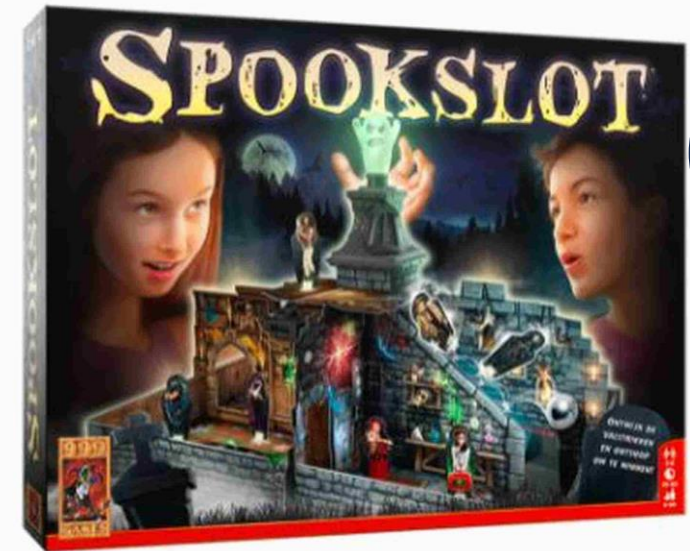

Suggested Age: 5-9 years

32

Collect a set of 3 cards of the same colour. If you want the same cards as another player, you will have to sword fight for it! The different cards indicate how to fight. Sometimes you will have to fight with 2 or 3 cards at the same time. Be the first to collect 3 sets and win! This game is 100% suitable for both children and adults. Age or height do not matter. Nor do you need to have any experience in sword fighting. The only requirement is that you enjoy hitting others with a sword (made of foam rubber) and getting hit yourself.

Suggested Age: 7-9 years

33

Ghost Castle is an exciting escape game set in a 3D castle that you can assemble yourself, with moving traps and rolling bullets. There have been rumours of strange happenings in the castle for years. You go investigating as paranormal detectives. And what turns out, it is all true. You accidentally wake up a vengeful ghost, who goes after you. You try to escape from the ghost lock as quickly as possible, but traps block your route everywhere. Will you be the first to reach the exit? Take turns rolling the dice and planning the best route towards the exit. However, if you land on a space in the danger zone, the ghost comes into action and activates one of the many traps. Are you hit by a bullet or kicked over by the bookcase? Then you take a few steps back in terror! The player who reaches the exit first wins the game. Spookslot is very suitable for families with children.