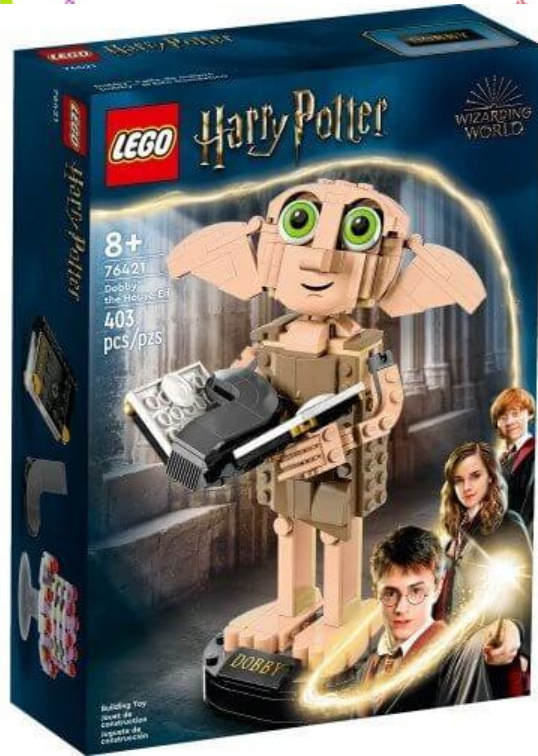

Suggested Age: 7-9 years

36

With the LEGO Icons Chrysanthemum (10368), you can rest easy. A popular motif in traditional Chinese artwork, the chrysanthemum symbolises the. This detailed replica and flower set with movable leaves and petals shows the orange flower budding, blooming and in full bloom. The toy plant stands in a pastel green flowerpot decorated with a gold ribbon on a wood-look base. With the flowerpot and stand, the chrysanthemum is 26 cm high, 10 cm wide and 9 cm deep. Contains 278 pieces.

Suggested Age: 7-9 years

38

Surprise Harry Potter fans with the first-ever LEGO model of Dobby the house elf. The instantly recognisable figure has a movable head and adjustable arms and fingers so Dobby can hold the included accessories. There is a detailed buildable model of Harry Potter's sock with Marten Vilijn's diary that Harry used to free Dobby and Aunt Petunia's 'floating' cake to evoke memories of classic scenes.